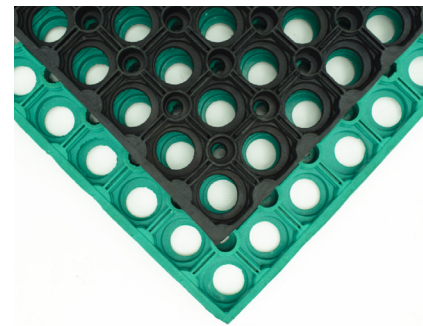

## RubbaSnow Non-Slip Matting

Product Code: SS04100

### Key Features

- Non-slip surface in wet and icy conditions
- Suitable for use with skis, boards & skates
- Grips to virtually any footwear type
- Stable and comfortable underfoot
- Absorbs impacts from trips and falls
- Suitable for interior and exterior applications
- Can be used on flat or sloped landscapes
- Quick and easy installation

### Technical Data

Properties	Data
Compound	Recycled Rubber
Hardness (Shore A)	60°
Density (Specific Gravity)	1.5
Tensile Strength	3.0 MPa
Elongation at Break	250 %
Abrasion Resistance	200 mm <sup>3</sup>
Working Temperature Range	-20° C to + 70° C
Mat Size	1.0m x 1.5m x 22mm