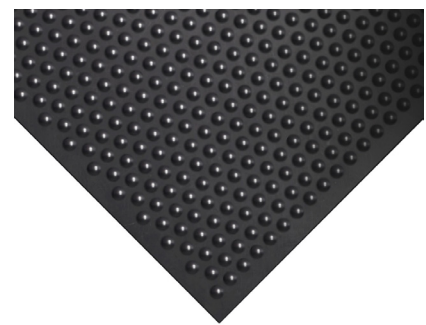

Studded Rubber Stable Mats

Product Code: RC04110

Key Features

- Durable, tear-resistance for lasting performance
- Studded anti-slip surface for superior grip and comfort
- Impact absorbing to protect animals and flooring
- Grooved underside promotes efficient drainage
- Helps to reduce dust levels for improved health
- Provides additional warmth and insulation
- Low maintenance - quick and easy to clean

Attributes

High Strength

Durable

Low Maintenance

Technical Data

Property	Value
Compound	Natural rubber / styrene-butadiene rubber blend
Hardness (Shore A)	65°
Density	1.4 g/cm ²
Tensile Strength	5 MPa
Elongation (min)	200 %
Abrasion Resistance	250mm ³
Working Temperature Range	-20° C to +70° C
Colour	Black