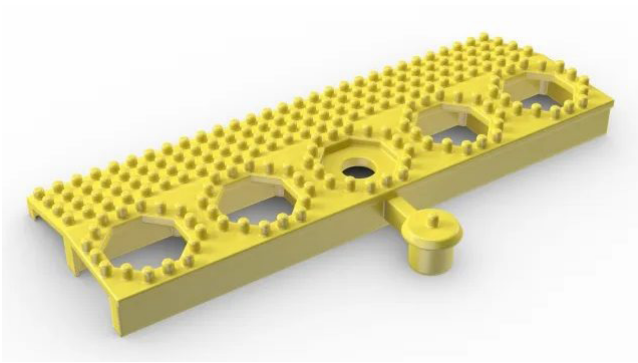

Easy Lock PVC Matting

Product Code: RC04191

Key Features

- Flame retardant to BS EN ISO 11925-2:2010
- Slip resistance to BS EN 7188:1998
- Open grid format for superior drainage
- Self-extinguishing
- Oil & chemical resistant
- Hard wearing - SUDS compliant
- Good anti-fatigue properties
- Interlocking edges - quick and simple to install
- Ramped edges available

Attributes

Anti-Fatigue

Anti-Slip

Flame Retardant

Technical Data

| Property | Value |
|---------------------------|---|
| Compound | Recycled Polyvinyl Chloride |
| Flame Retardant | BS EN ISO 11925-2:2010 |
| Chemical Resistance | Resistant to most acids, alkalines and oils |
| Slip Resistance | BS EN 7188:1998 |
| Hygiene | Anti-bacterial and anti-fungal properties |
| Durability | SUDS compliant |
| Working Temperature Range | -30°C to +60°C |
| Finish | Dimpled or Ribbed |
| Colour | Black |

Matting Ramped Edging

Easy Lock Edging (male)

Available in black or yellow. Size: 500mm x 90mm.
Thickness: 16mm or 23mm ramped to 6mm. 50 pieces per box.
Weight: 16mm - 0.20kg, 23mm - 0.30kg.

Easy Lock Edging (female)

Available in black or yellow. Size: 500mm x 90mm.
Thickness: 16mm or 23mm ramped to 6mm. 50 pieces per box.
Weight: 16mm - 0.20kg, 23mm - 0.30kg.

Easy Lock Ramped Corner

Available in black or yellow. Size: 90mm x 90mm.
Thickness: 16mm or 23mm, both ramped to 6mm.
Weight: 0.10kg.