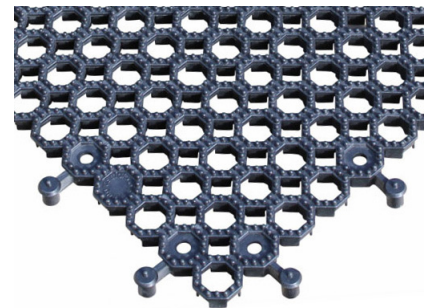

Easy Lock PVC Matting

Product Code: RC04191

Key Features

- Flame retardant to BS EN ISO 11925-2:2010
- Slip resistance to BS EN 7188:1998
- Open grid format for superior drainage
- Self-extinguishing
- Oil & chemical resistant
- Hard wearing - SUDS compliant
- Good anti-fatigue properties
- Interlocking edges - quick and simple to install
- Ramped edges available

Attributes

Anti-Fatigue

Anti-Slip

Flame Retardant

Technical Data

| Property | Value |
|---------------------------|---|
| Compound | Recycled Polyvinyl Chloride |
| Flame Retardant | BS EN ISO 11925-2:2010 |
| Chemical Resistance | Resistant to most acids, alkalines and oils |
| Slip Resistance | BS EN 7188:1998 |
| Hygiene | Anti-bacterial and anti-fungal properties |
| Durability | SUDS compliant |
| Working Temperature Range | -30°C to +60°C |
| Finish | Dimpled or Ribbed |
| Colour | Black |

Matting Ramped Edging

Easy Lock Edging (male)

Available in black or yellow. Size: 500mm x 90mm.
Thickness: 16mm or 23mm ramped to 6mm. 50 pieces per box.
Weight: 16mm - 0.20kg, 23mm - 0.30kg.

Easy Lock Edging (female)

Available in black or yellow. Size: 500mm x 90mm.
Thickness: 16mm or 23mm ramped to 6mm. 50 pieces per box.
Weight: 16mm - 0.20kg, 23mm - 0.30kg.

Easy Lock Ramped Corner

Available in black or yellow. Size: 90mm x 90mm.
Thickness: 16mm or 23mm, both ramped to 6mm.
Weight: 0.10kg.