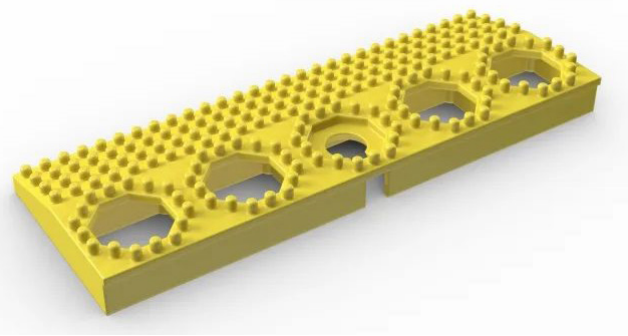

Easy Lock PVC Matting

Product Code: RC04191

Key Features

- Flame retardant to BS EN ISO 11925-2:2010
- Slip resistance to BS EN 7188:1998
- Open grid format for superior drainage
- Self-extinguishing
- Oil & chemical resistant
- Hard wearing - SUDS compliant
- Good anti-fatigue properties
- Interlocking edges - quick and simple to install
- Ramped edges available

Standard Sizes

| Size | Thickness | Weight |
|---|-----------|--------|
| 1m x 1m (4 x pre-joined 500mm interlocking tiles) | 16mm | 4.8kg |
| 1m x 1m (4 x pre-joined 500mm interlocking tiles) | 23mm | 6.4kg |

Matting Ramped Edging

Easy Lock Edging (male)

Available in black or yellow. Size: 500mm x 90mm.
Thickness: 16mm or 23mm ramped to 6mm. 50 pieces per box.
Weight: 16mm - 0.20kg, 23mm - 0.30kg.

Easy Lock Edging (female)

Available in black or yellow. Size: 500mm x 90mm.
Thickness: 16mm or 23mm ramped to 6mm. 50 pieces per box.
Weight: 16mm - 0.20kg, 23mm - 0.30kg.

Easy Lock Ramped Corner

Available in black or yellow. Size: 90mm x 90mm.
Thickness: 16mm or 23mm, both ramped to 6mm.
Weight: 0.10kg.