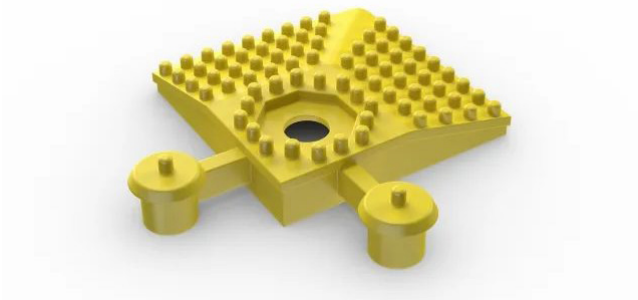

Easy Lock PVC Matting

Product Code: RC04191

Key Features

- Flame retardant to BS EN ISO 11925-2:2010
- Slip resistance to BS EN 7188:1998
- Open grid format for superior drainage
- Self-extinguishing
- Oil & chemical resistant
- Hard wearing - SUDS compliant
- Good anti-fatigue properties
- Interlocking edges - quick and simple to install
- Ramped edges available

Matting Ramped Edging

Easy Lock Edging (male)

Available in black or yellow. Size: 500mm x 90mm.
Thickness: 16mm or 23mm ramped to 6mm. 50 pieces per box.
Weight: 16mm - 0.20kg, 23mm - 0.30kg.

Easy Lock Edging (female)

Available in black or yellow. Size: 500mm x 90mm.
Thickness: 16mm or 23mm ramped to 6mm. 50 pieces per box.
Weight: 16mm - 0.20kg, 23mm - 0.30kg.

Easy Lock Ramped Corner

Available in black or yellow. Size: 90mm x 90mm.
Thickness: 16mm or 23mm, both ramped to 6mm.
Weight: 0.10kg.

Easy Lock Edging Connector Clip

For joining two ends of the edging together. One lug is supplied for every two pieces of edging in the relevant colour.

The information contained on this product information sheet is to be used as guidance. The advice is given in good faith and does not constitute any guarantee or recommendation for suitability. The Rubber Company cannot be held liable for any damage caused by incorrect installation. We hereby reserve the right to change the technical information herewith without notification or prior agreement.