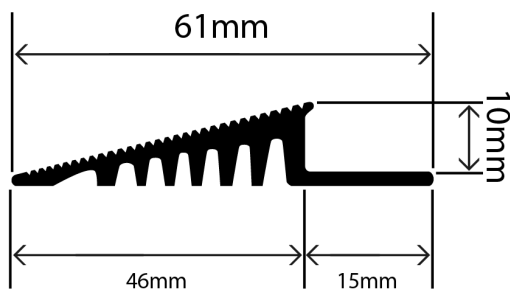

Attributes

Anti-Slip

Anti-Fatigue

Durable

Technical Data

Property	Value
Compound	Polyvinyl Chloride
Acoustic Insulation	Excellent sound absorption
Chemical Resistance	Resistant to most acids, alkalines and oils
Fire Resistance	DIN 4102 Part 1 – Classification B2
Slip Resistance	DIN 51130: R11, V10 ASTM F 1677- Dry/Wet: 0.6/0.6
Working Temperature Range	-23° C to +60° C
UV Resistance	Resistant to PVC degradation
Reversion	Thermoplastic shrinkage can result in size reductions up to 2 %
Hygiene	Naturally resistant to bacteria growth
Environment	100% recyclable. Black colour is made using post industrial recycled material. The recycled content averages at least 30%, but we strive for 100% wherever possible.
Colour	Black

Standard Sizes

Stock Size	Thickness	Weight
10m x 50cm	10mm	4.5 kg/m ²
10m x 75cm	10mm	4.5 kg/m ²
10m x 1m	10mm	4.5 kg/m ²

Matting Edging Strips

Product Code: RCAP61X10P

Size: 46mm x 10mm

Our PVC ramped edging is supplied in 10.1m rolls with cold welding paste for secure installation in all conditions.