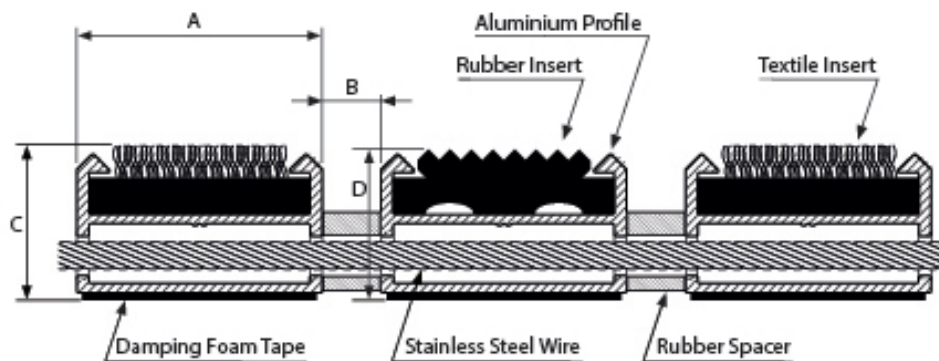

Property	Test Method	Value
Textile Insert		
Manufacturing Process	-	Felting
Fibre Composition	ISO 2424	100% Polypropylene (pp)
Fibre Weight	-	1180 g/m²
Fibre Height	ISO 1765	4mm
Total Mass	ISO 8543	3630 g/m² ± 15 %
Total Thickness	ISO 1765	9.5mm +15 % / - 10 %
Material Permanently Anti-Static	ISO 6356	-

Matting Profile

Measurements

Matting Type	Height (mm)	A (mm)	B (mm)	Scrub C (mm)	Textile D (mm)
RubbaClean-TR Entrance Matting - Standard	12	30	3-5	15	15
RubbaClean-TR Entrance Matting - Standard	17	30	3-5	18	18
RubbaClean-TR Entrance Matting - Standard	22	30	3-5	22	22
RubbaClean-TR Entrance Matting - Standard	27	30	3-5	28	28
RubbaClean-TR Entrance Matting - Strong	22	32	3-5	22	22
RubbaClean-TR Entrance Matting - Premium	22	51	3-5	22	22

The information contained on this product information sheet is to be used as guidance. The advice is given in good faith and does not constitute any guarantee or recommendation for suitability. The Rubber Company cannot be held liable for any damage caused by incorrect installation. We hereby reserve the right to change the technical information herewith without notification or prior agreement.