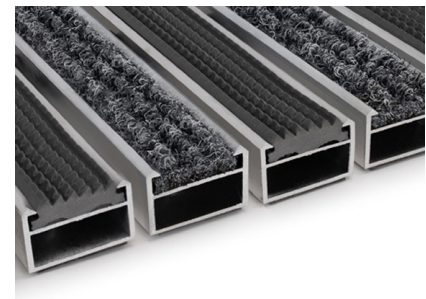

RubbaClean-TR Entrance Matting

Product Code: R-CLEAN-CRR-TR

Key Features

- Durable aluminium entrance matting with textile and rubber insert
- Anti-slip to DIN 51130:2014-02 R11/R12
- Flame-retardant to Cfl-s1
- Excellent dirt, mud and snow scraping action
- Good moisture absorbancy
- Suitable for high foot traffic
- Easy to clean and maintain

Attributes

Anti-Slip

Flame Retardant

Durable

Technical Data

Property	Test Method	Value
Profile Material	-	Aluminium EN AW 6063 T6
Application	-	For Indoor Use
Working Temperature Range	-	+5° C and Above
Hygiene Certification	-	HK/B/0628/1/2014
Slip Resistance	DIN 51130:2014	R11 / R12
Fire Classification	PN-EN 13501-1 + A1:2010	Cfl-s1
Static Load	-	3500 kg / 100 cm ² - Standard Version 10000 kg / 100 cm ² - Strong Version
Rubber Insert		
Material	-	Styrene-Ethylene-Butylene-Styrene
Density	-	1.18 g/cm ³
Hardness (Shore A)	-	70° ± 3°
Tensile Strength	-	> 6 MPa