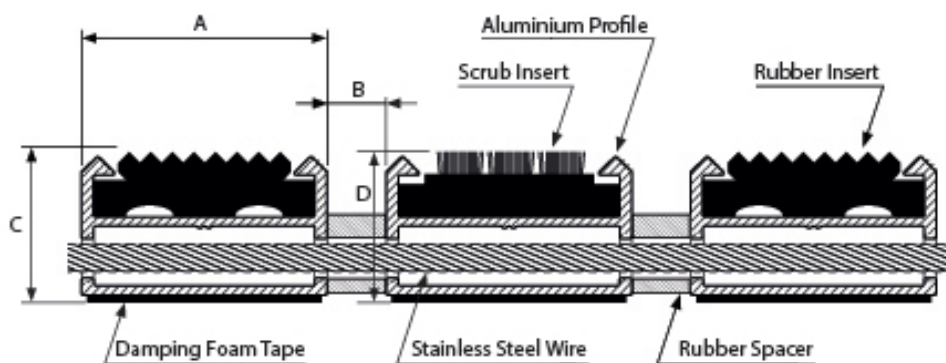

Property	Test Method	Value
Scrub Insert		
Material	-	Polypropylene
PA6.6 Fibre Thickness	-	0.4mm
Stainless Steel Wire Thickness	-	0.7mm
According to the manufacturers declaration, the scrub insert meets the requirements of EU Directive 2002/95/EC, which entered into force on 01/07/2006, and is manufactured in accordance with Directive RoHS 2002/95/EC.		

Matting Profile

Measurements

Matting Type	Height (mm)	A (mm)	B (mm)	Rubber C (mm)	Scrub D (mm)
RubbaClean-RS Entrance Matting - Standard	12	30	3-5	15	18
RubbaClean-RS Entrance Matting - Standard	17	30	3-5	18	22
RubbaClean-RS Entrance Matting - Standard	22	30	3-5	22	25
RubbaClean-RS Entrance Matting - Standard	27	30	3-5	28	32
RubbaClean-RS Entrance Matting - Strong	22	32	3-5	22	25
RubbaClean-RS Entrance Matting - Premium	22	51	3-5	22	25

The information contained on this product information sheet is to be used as guidance. The advice is given in good faith and does not constitute any guarantee or recommendation for suitability. The Rubber Company cannot be held liable for any damage caused by incorrect installation. We hereby reserve the right to change the technical information herewith without notification or prior agreement.